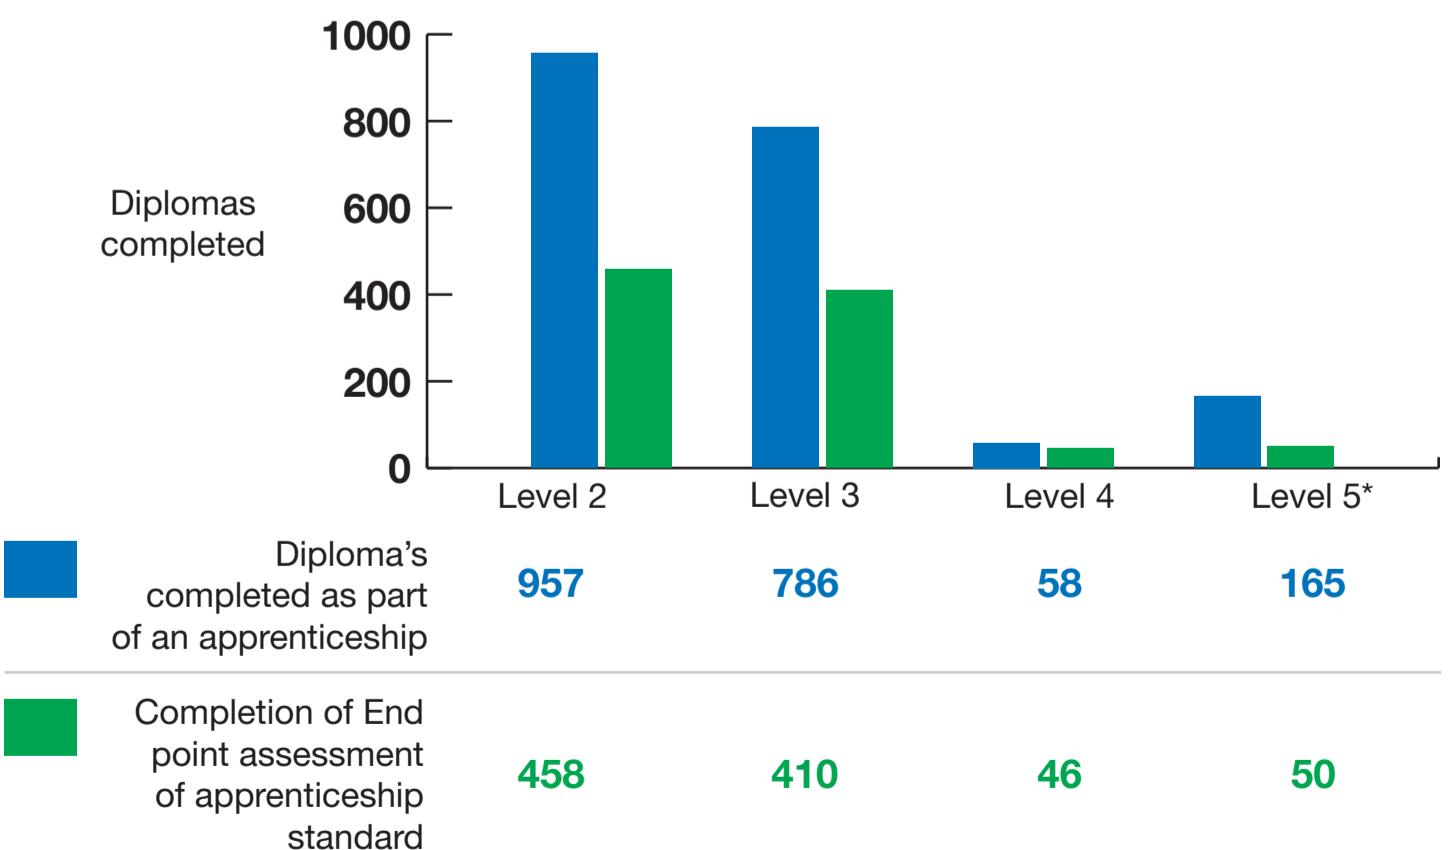

The Workforce Development Fund

2022-23

23,789

qualifications, learning programmes and digital learning modules were claimed for

Who did the fund support?

2,798 workplaces claimed for **14,204** workers

Apprenticeships

* Level 5 diplomas were completed within the Higher Apprenticeship in Care Leadership and Management Framework and the Leader in Adult Care standard.