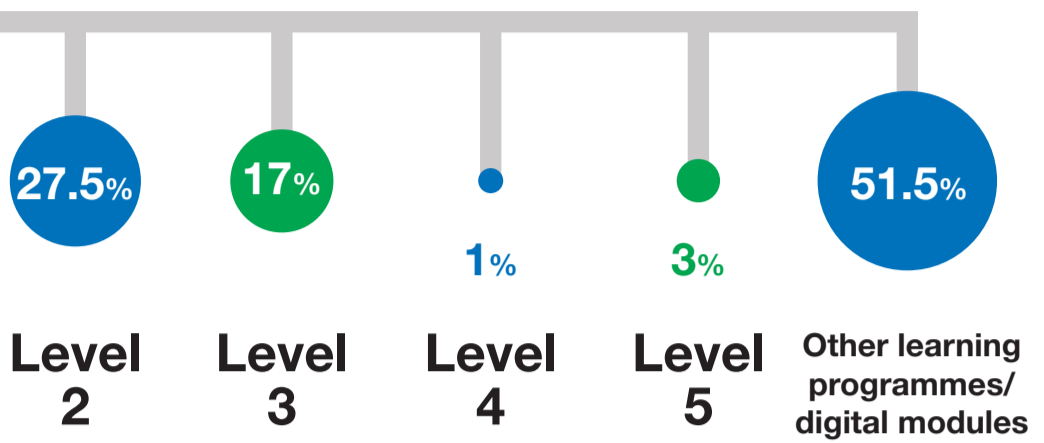

The Workforce Development Fund

2022-23

23,789

qualifications, learning programmes and digital learning modules were claimed for

Who did the fund support?

2,798 workplaces claimed for **14,204** workers

Apprenticeships

* Level 5 diplomas were completed within the Higher Apprenticeship in Care Leadership and Management Framework and the Leader in Adult Care standard.