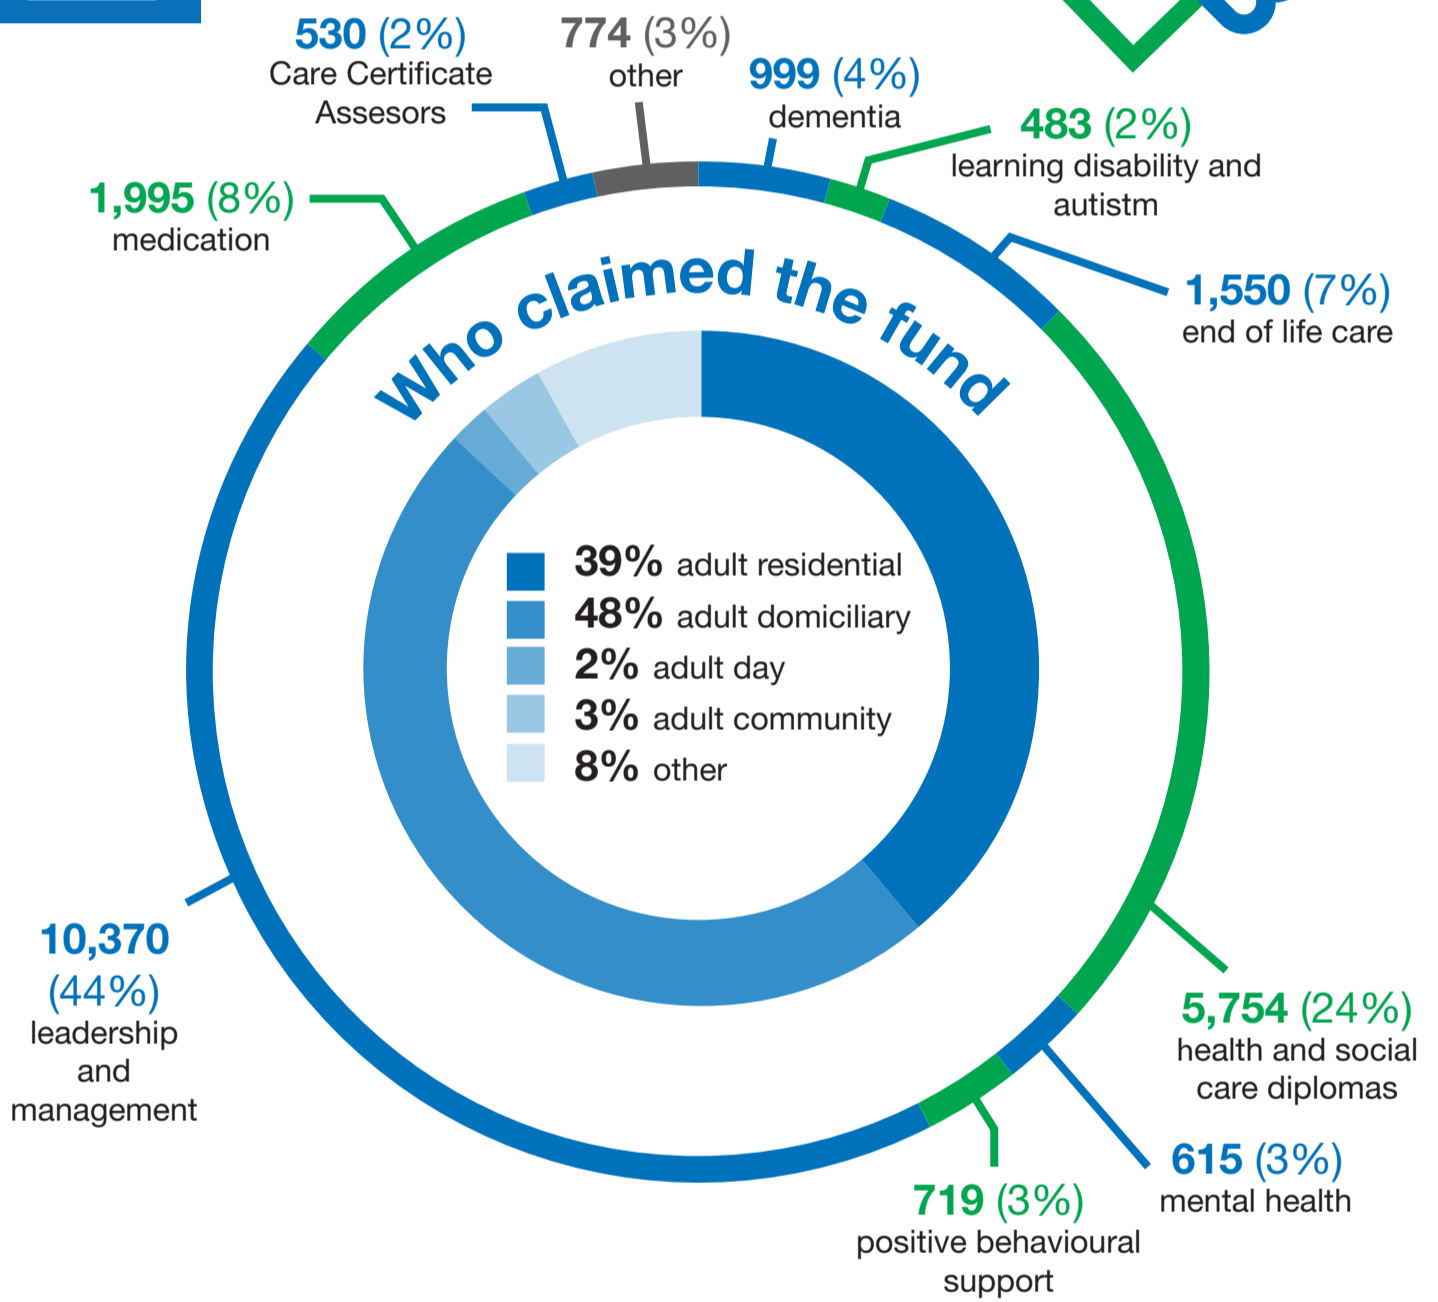

The Workforce Development Fund

2022-23

23,789

qualifications, learning programmes and digital learning modules were claimed for

Who did the fund support?

2,798 workplaces claimed for **14,204** workers

Apprenticeships

* Level 5 diplomas were completed within the Higher Apprenticeship in Care Leadership and Management Framework and the Leader in Adult Care standard.