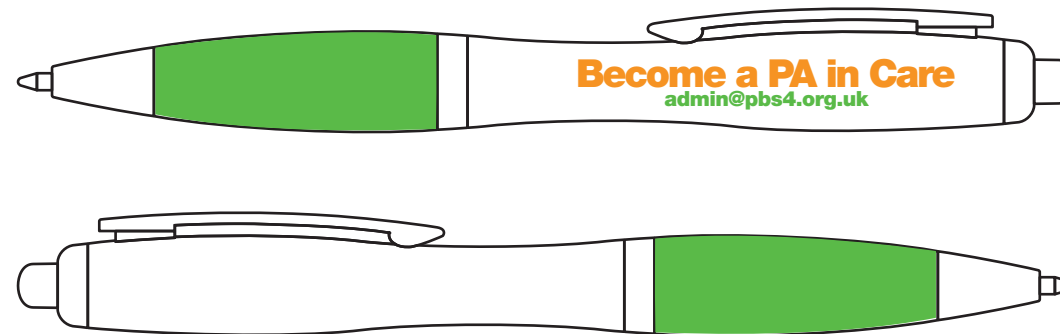

PE6600 - Curvy Ballpen

Product Dimension(mm): 140x15

Key:

- Max Print Area (Pad) = 58x10mm
- Max Print Area (Digital) = 60x6mm

Artwork Size (Facing Left) = ??

Artwork Size (Facing Right) = ??